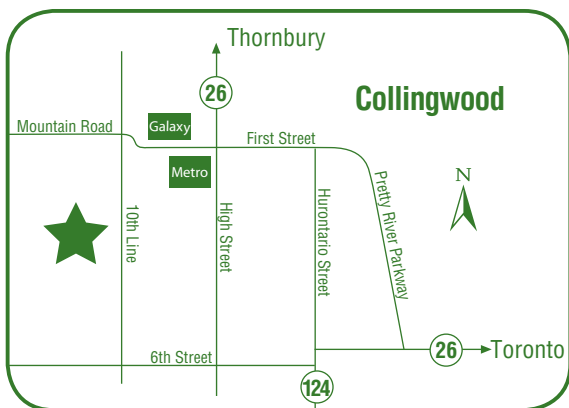

#### Thrifty Thursdays:

- 18 Hole Green Fee : \$45 plus HST per player
- Four day advance booking for tee times.

706 Tenth Line, Collingwood, Ontario L9Y 5H4

[www.bmgcc.ca](http://www.bmgcc.ca)

Tee Time Reservations 705-445-3911