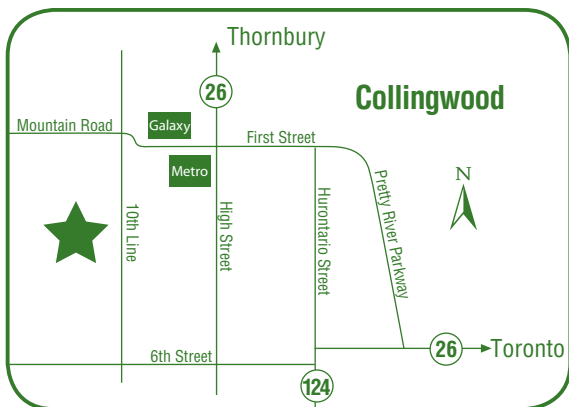

#### Thrifty Thursdays:

- 18 Hole Green Fee : \$45 plus HST per player
- Four day advance booking for tee times.

706 Tenth Line, Collingwood, Ontario L9Y 5H4

[www.bmgcc.ca](http://www.bmgcc.ca)

Tee Time Reservations 705-445-3911