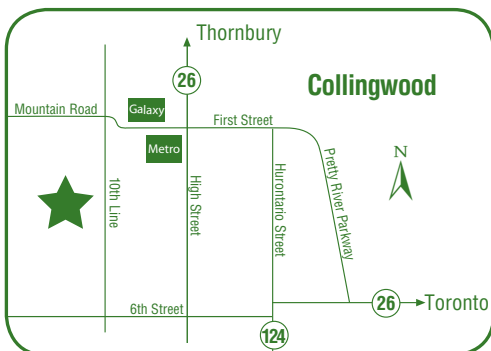

Thrifty Thursdays:

- 18 Hole Green Fee : \$45 plus HST per player
- Three day advance booking for tee times.

Driving Range:

- Bucket of balls - \$11.00 (HST Included)
- Complimentary use of range if green fee purchased